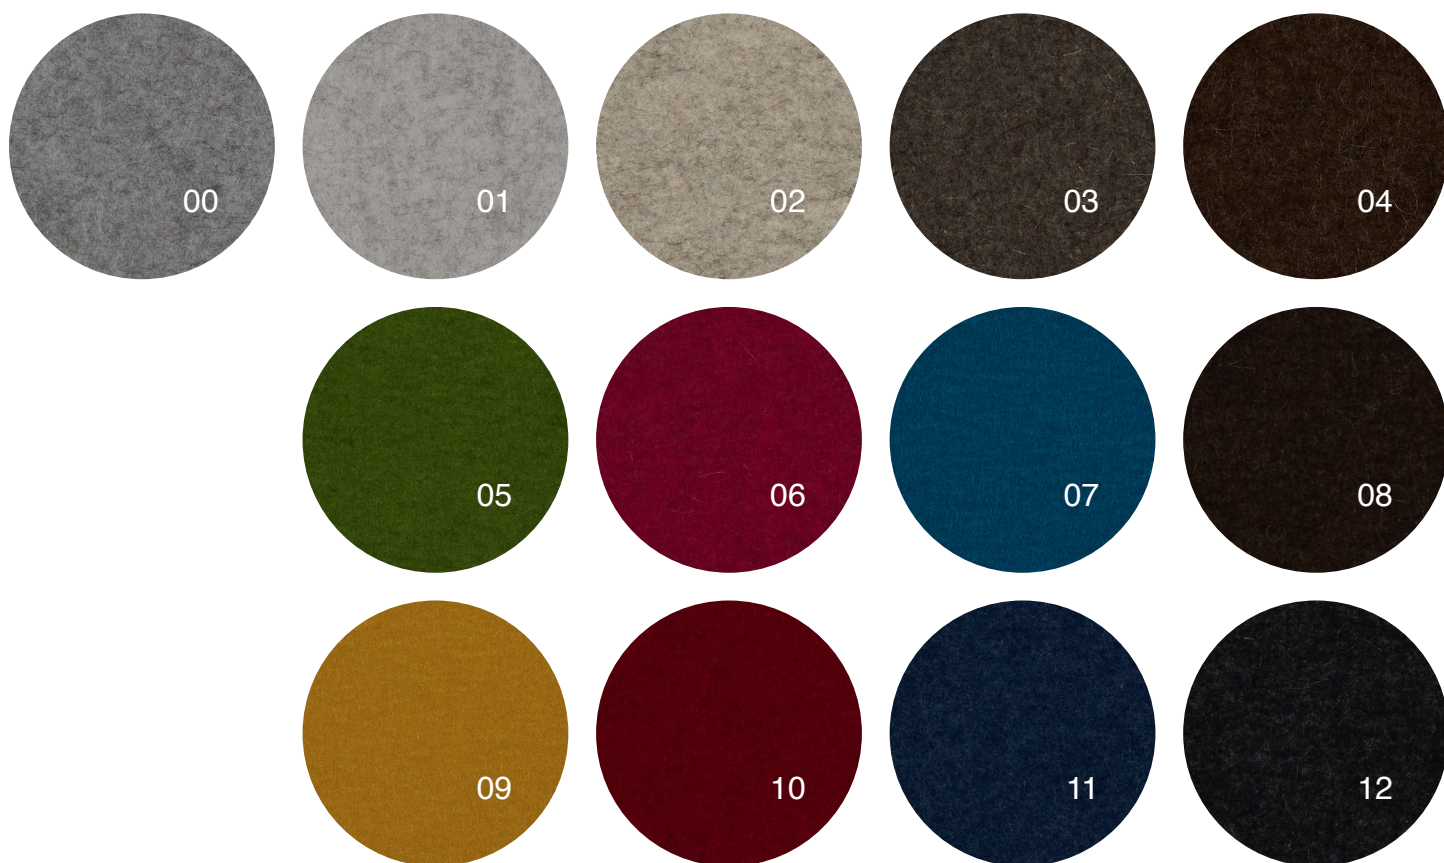

WOOLEN BENCH

materials	ash or oak, 5 mm 100% merino felt
finish	hand-rubbed oil
dimensions	54 L x 13 W x 16 H
customization	custom felt colors available. custom lengths available.

WOOLEN BENCH FELT COLORS

00	Ashe
01	Stein
02	Beige
03	Natur
04	Rehbraun
05	Farn
06	Himbeere
07	Petrol
08	Trüffelbraun
09	Ocker
10	Kirsche
11	Indigo
12	Anthrazit

customization

custom felt colors available. contact us.